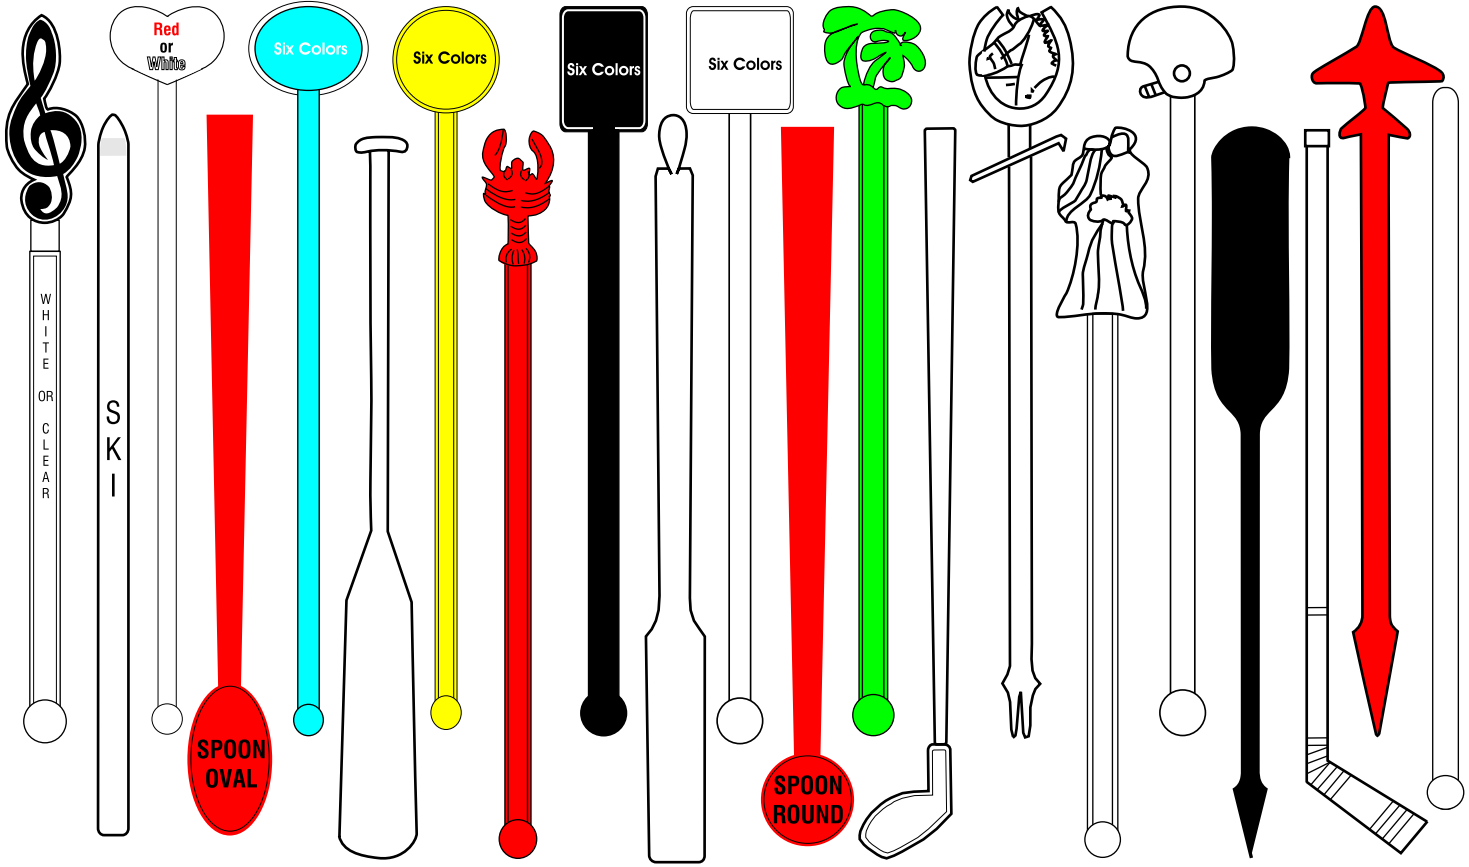

Your CUSTOM PRINT on our STOCK DESIGNS

Pricing for All Models	150(c)	250(c)	500(c)	1000(c)	2500(c)	5000(c)	SETUP(g)
The price includes one color print on the top or the stem	0.67	0.47	0.34	0.24	0.17	0.14	50.00
Additional Print Color or Location	0.40	0.30	0.22	0.16	0.12	0.10	50.00

CUSTOM MOLDED

Custom Shape Two Dimensional Raised Design

We make our own molds. We mold our own product. Let us make something special for you.

9792-00	CUSTOM MOLDED SHAPE	With Two dimensional raised lines	UNPRINTED	25M	TOOLING	50M	TOOLING	100M	TOOLING	x	x	x
9792-01	PRICING is PER THOUSAND TIP PRINTING is an additional \$40.00(g) Per Thousand			(c)	(x)	(c)	(x)	(c)	(x)	x	x	18
9792-91	SWIZZLE STICK CUSTOM	(6 Plastic Colors to choose from)	6" length	Top 1/4 x 1h	56.00/M	\$900	49.00/M	\$900	41.00/M	\$1,400	x	4 18
9792-92	SWIZZLE STICK CUSTOM	(6 Plastic Colors to choose from)	6" length	Top 1/2 x 1h	91.00/M	\$800	85.00/M	\$900	81.00/M	\$1,400	x	6 18
9793-93	SWIZZLE STICK CUSTOM	(6 Plastic Colors to choose from)	6" length	Top 11/16x1h	106.00/M	\$900	97.00/M	\$1,100	93.00/M	\$1,400	x	20 18
9794-94	SWIZZLE STICK CUSTOM	(6 Plastic Colors to choose from)	6" length	Top 1-1/4x1h	135.00/M	\$1,100	127.00/M	\$1,400	117.00/M	\$1,600	x	30 18